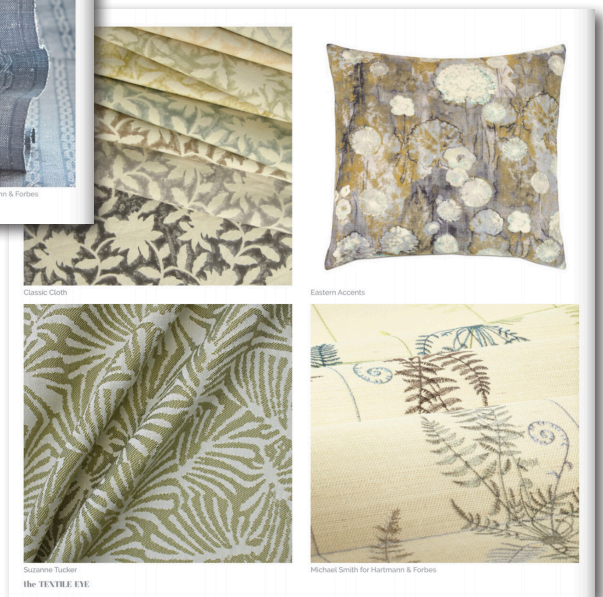

HARTMANN & FORBES®

FEATURED IN

Publication: The Textile Eye

Date: Fall 2021

Product Shown:

LEMH504-18
Quilt - Faded Khaki

LEMH503-57
Cableknit - Heathered Blue

WLMS77-55
Madeleine - Teal