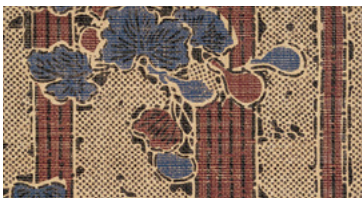

Publication: Departures Home + Design

Date: Spring 2019

Article: Home on the Range | p116

Product Shown:

WLMS74-57

Japón Garden – Red/Blue

Order no-charge memos online at hartmannforbes.com or contact your local representative showroom.